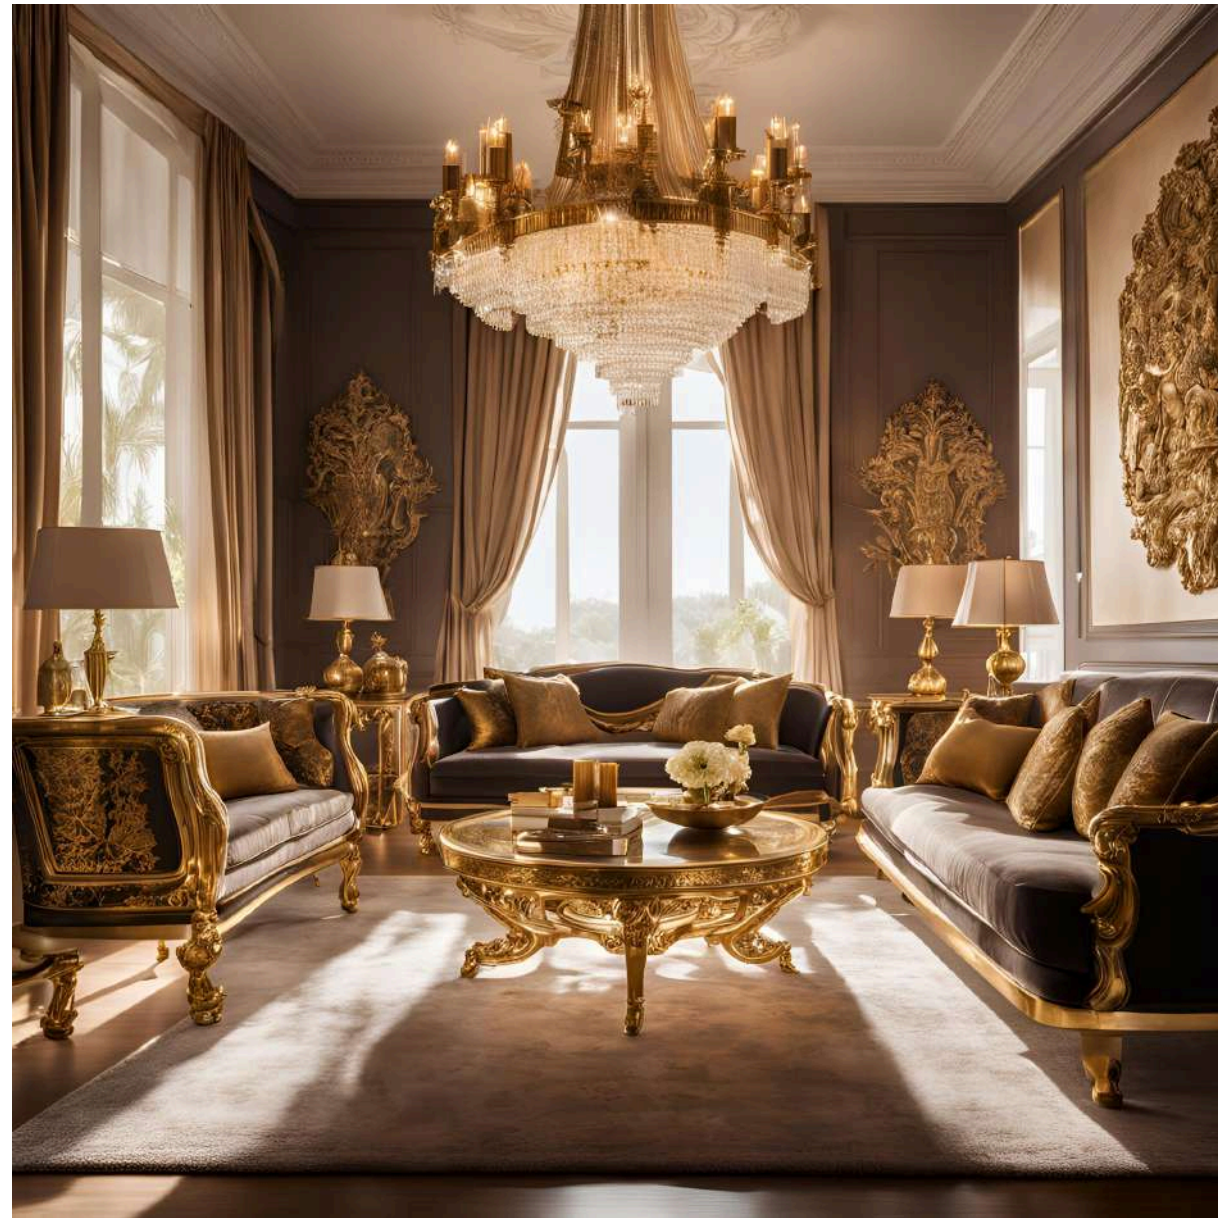

Metal adds **sculptural strength** to furniture.

Our coffee tables, side tables, and consoles feature daring metal bases, forged with precision and artistry. From sleek, minimalist lines to bold, architectural forms, these pieces provide a compelling anchor, infusing spaces with both elegance and enduring strength.